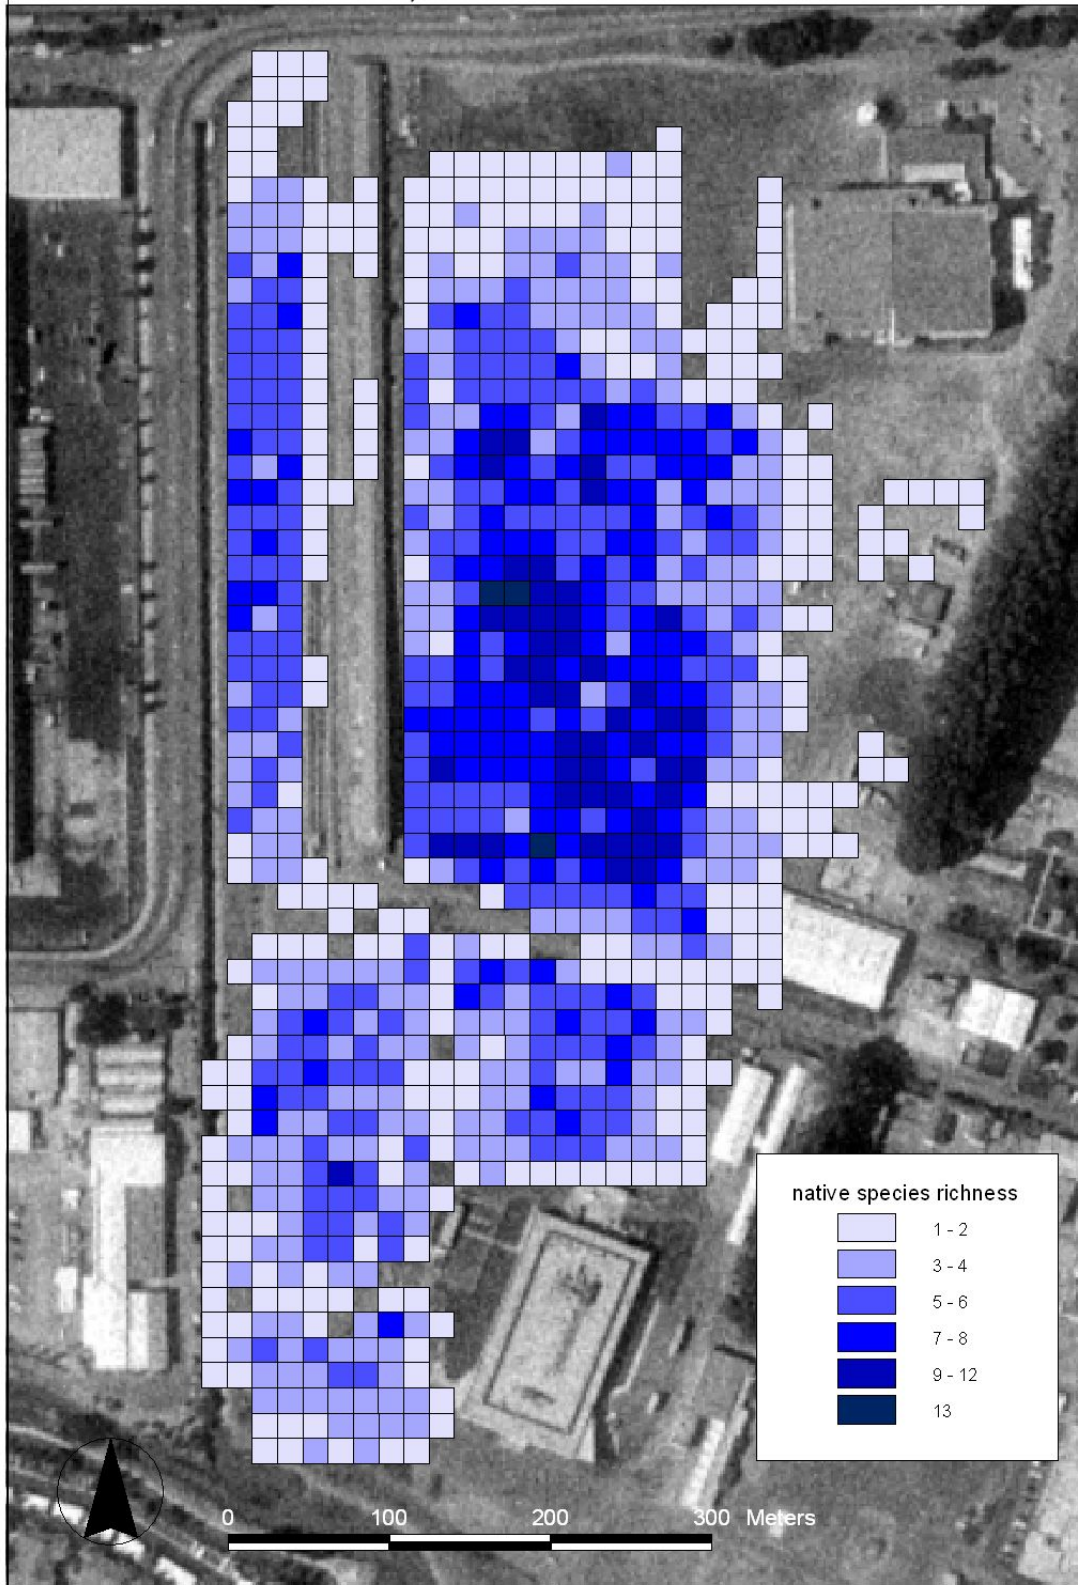

Native Species Richness 2006 Richmond Field Station, UCB

layout by Christina Crooker, 05/21/2007

California Native Plant Society (CNPS) Rare Taxa
2006 Species Richness
Richmond Field Station, UCB

layout by Christina Crooker, 06/04/2007